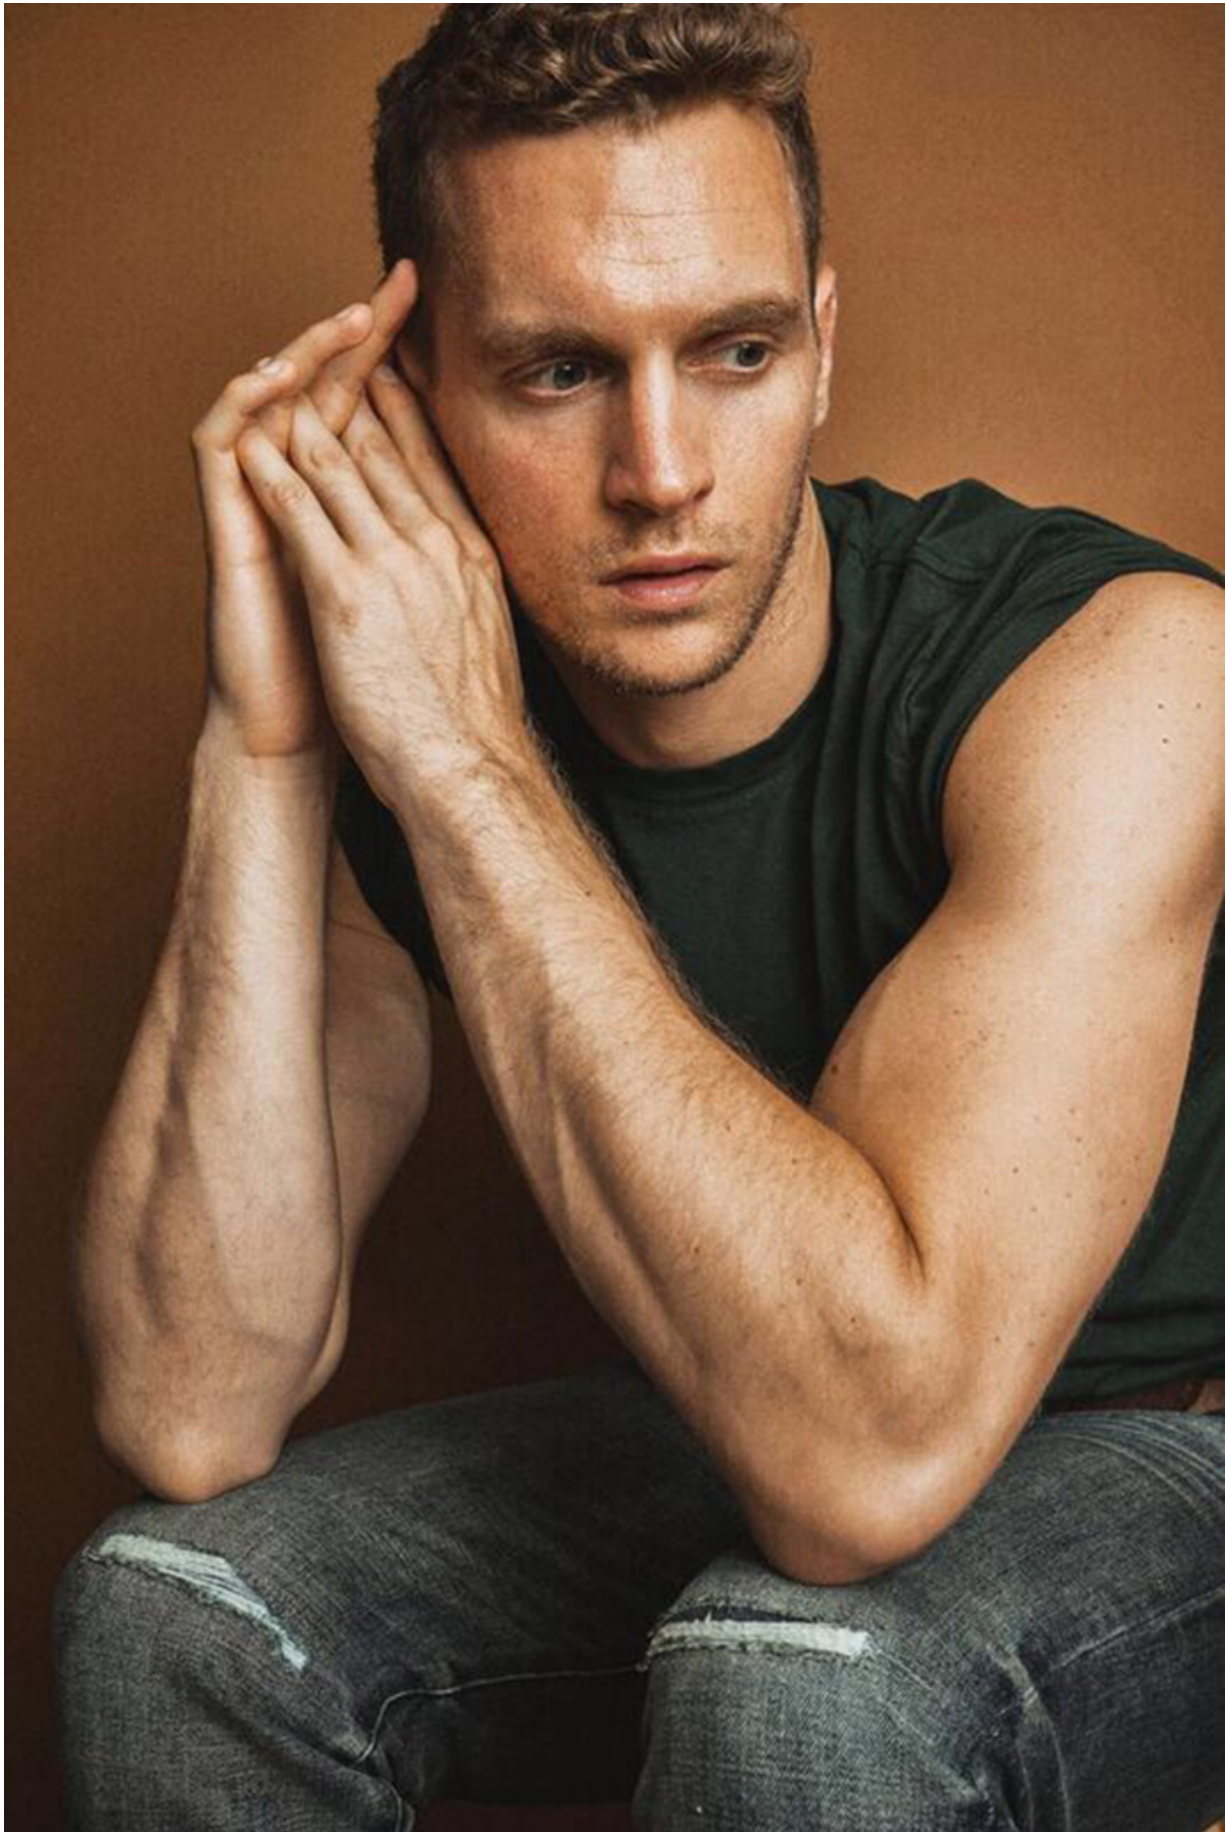

## DAVID WALSH

HAIR: BLONDE

EYES: BLUE

HEIGHT: 6' 0"

INSEAM: 32

WAIST: 31

SHIRT: 15.5/34

SUIT: 40R

SHOE: 10

XiMoo the oc XiMoo