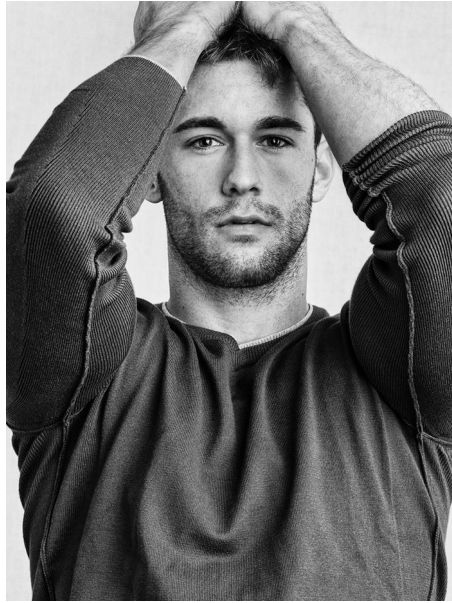

BRANDMODELS

NICK AYLER

HAIR: BROWN

EYES: BLUE/GREEN

HEIGHT: 5' 11"

INSEAM: 31

WAIST: 30

SHIRT: 15.5/32

SUIT: 40R

SHOE: 10.5

MCHAELEA.TV & C PRUITT PHOTOGRAPHY

MCHAELEA.TV & C PRUITT PHOTOGRAPHY