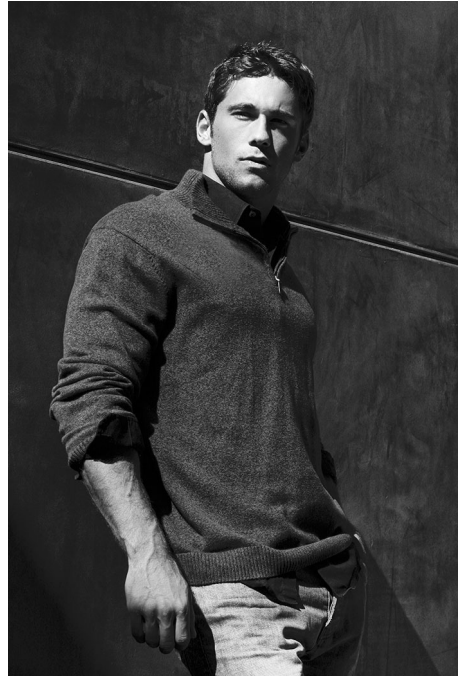

BRANDMODELS

NICK AYLER

HAIR: BROWN

EYES: BLUE/GREEN

HEIGHT: 5' 11"

INSEAM: 31

WAIST: 30

SHIRT: 15.5/32

SUIT: 40R

SHOE: 10.5

MCHAELEA.TV & C PRUITT PHOTOGRAPHY

MCHAELEA.TV & C PRUITT PHOTOGRAPHY