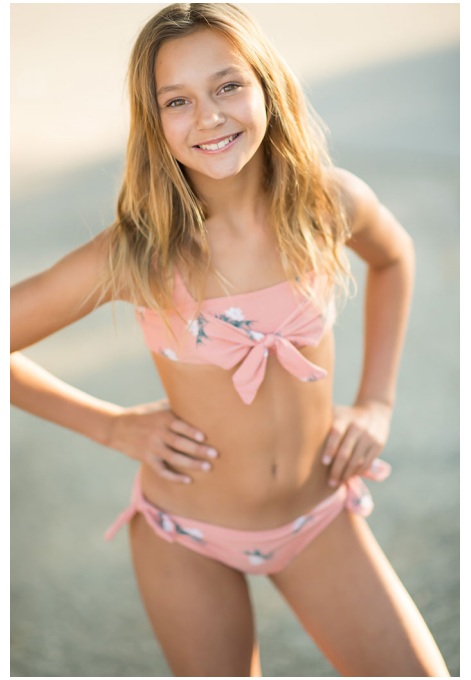

BRANDMODELS

LUCY

HAIR: BROWN

EYES: BROWN

HEIGHT: -

CHEST: -

WAIST: -

HIPS: -

DRESS: -

SHOE: -

RSQ
JEANS

INTRODUCING
THE NEW STRAIGHT LEG

BUY ONE
GET ONE **50% OFF**

[SHOP RSQ](#)

girls shorts
30% OFF
*SELECT STYLES

SHOP GRAPHIC TEES

All dressed up

IN THE LATEST DRESSES & ROMPERS FOR SPRING

SHOP DRESSES + ROMPERS

SPRING INTO NEW

shop now

HYPER ON STRIPES

Fresh new styles for Girls are here!

SHOP STRIPES