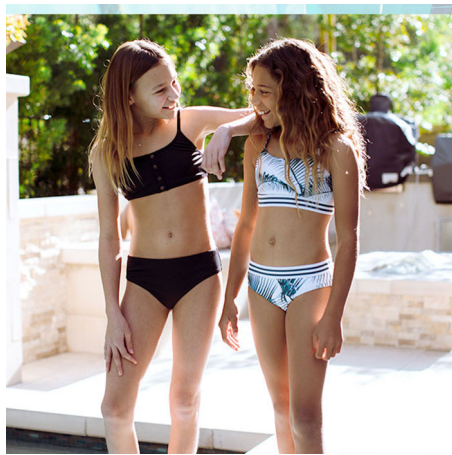

DRESS: -

SHOE: -

RSQ
JEANS

INTRODUCING
THE NEW STRAIGHT LEG

BUY ONE
GET ONE **50% OFF**

[SHOP RSQ](#)

girls shorts
30% OFF
*SELECT STYLES

SHOP GRAPHIC TEES

All dressed up

IN THE LATEST DRESSES & ROMPERS FOR SPRING

SHOP DRESSES + ROMPERS

SPRING INTO NEW

shop now

HYPER ON STRIPES

Fresh new styles for Girls are here!

SHOP STRIPES