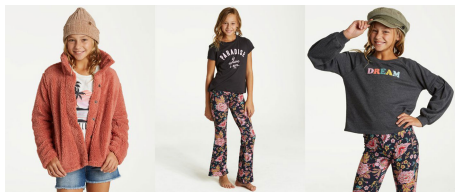

BRANDMODELS

LUCY

HAIR: BROWN

EYES: BROWN

HEIGHT: -

CHEST: -

WAIST: -

HIPS: -

DRESS: -

SHOE: -

RSQ
JEANS

INTRODUCING
THE NEW STRAIGHT LEG

BUY ONE
GET ONE **50% OFF**

[SHOP RSQ](#)

girls shorts
30% OFF
*SELECT STYLES

SHOP GRAPHIC TEES

All dressed up

IN THE LATEST DRESSES & ROMPERS FOR SPRING

SHOP DRESSES + ROMPERS

SPRING INTO NEW

shop now

HYPER ON STRIPES

Fresh new styles for Girls are here!

SHOP STRIPES